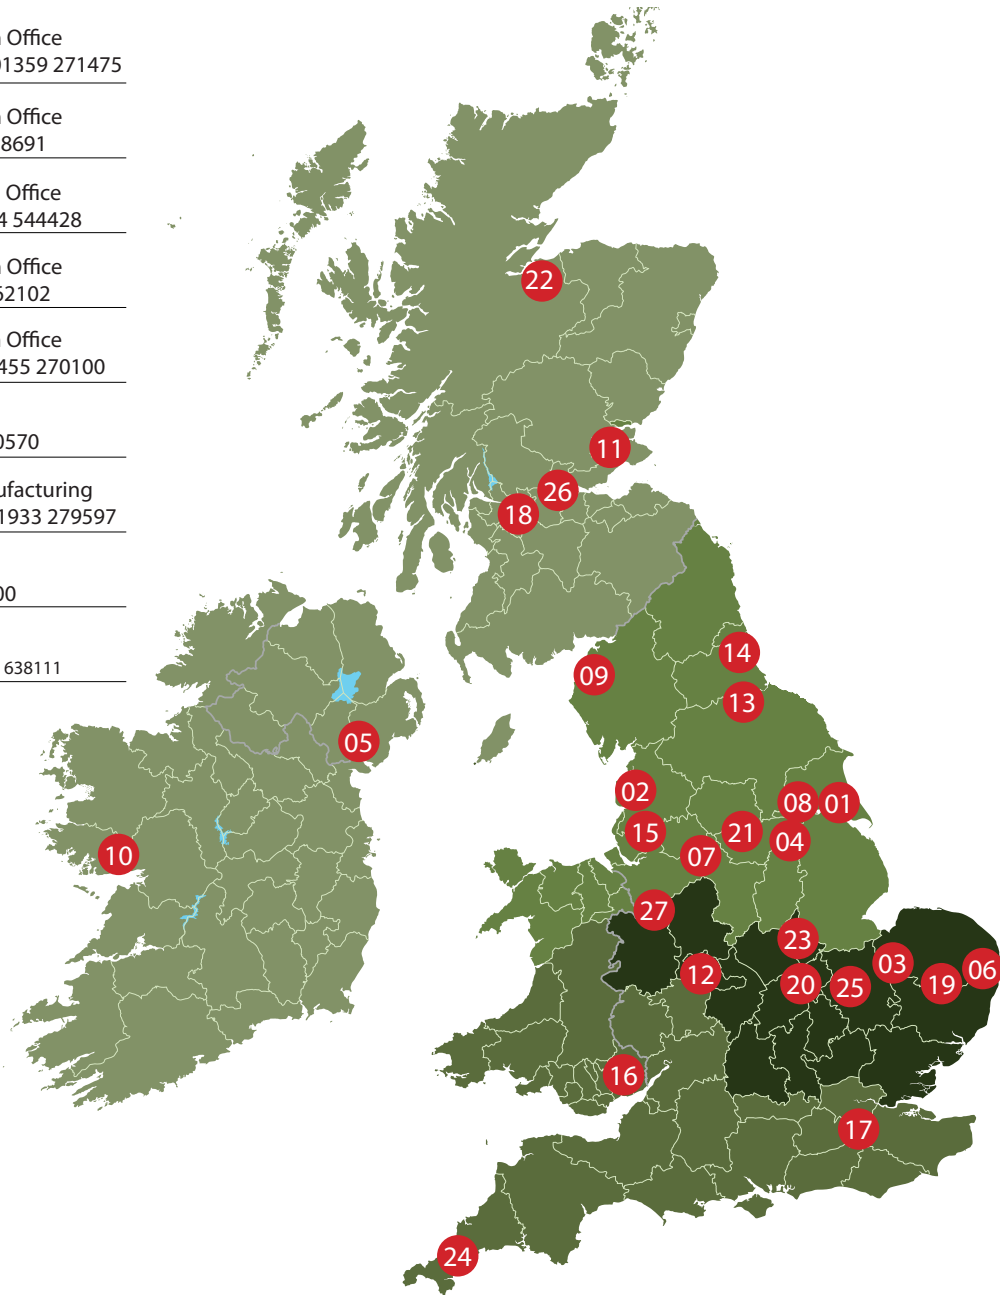

 **North Yorkshire TIMBER**
14. North Yorkshire Timber
Sunderland 0191 5144663

 **PASQUILL**
Adam Gannon
15. Pasquill
Chorley 01257 264851

 **PASQUILL**
Matthew Street
16. Pasquill
Newport 01633 243725

 **PASQUILL**
Stefan Arundel
17. Pasquill
Redhill 01293 776680

 **PERRAN TRUSSES**
Nigel Phillips
24. Perran Trusses
Redruth 01209 310570

 **ROBINSON**
Matt Korny
25. Robinson Manufacturing
Wellingborough 01933 279597

 **ROWAN TIMBER**
Rick Lobban
26. Rowan Timber
Plains 01236 814000

 **Timberlink**
Chris Fairclough
27. Timberlink
Market Drayton 01630 638111

JJI-Joist Distributor

JEWSON

Your local branch

HOWARTH TIMBER

ENGINEERED SOLUTIONS
Your local branch

-  **vc wood** *it's fast!* 28. VC Wood-Belgium
Zottegem +32 9 3603711
Tim Blancquaert
-  **vc wood** *it's fast!* 29. VC Wood-Belgium
Brussels +32 2 2511254
-  **vc wood** *it's fast!* 30. VC Wood-Belgium
Hasselt +32 11312001
-  **vc wood** *it's fast!* 31. VC Wood-Belgium
Maldegem +32 50 700054
-  **vc wood** *it's fast!* 32. VC Wood-Belgium
Waasland +32 03 7660229

Europe