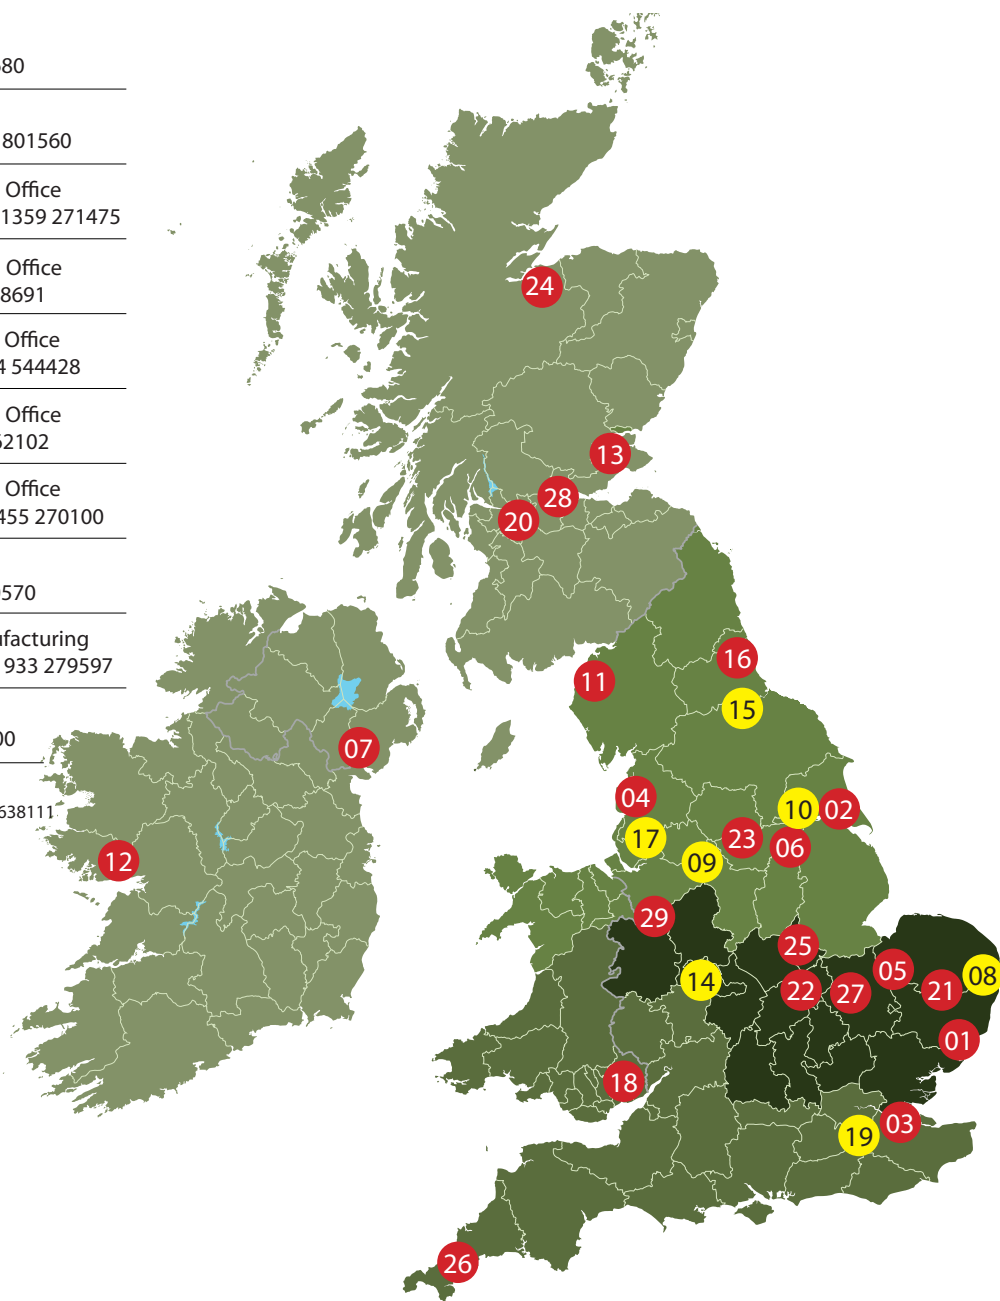

# JJI-Joist Stockists and Technical Support

	Chris Tracey 1. Anglian Timber Wix 01255 870881
	Matt Banks 2. Boards (Cottingham) Cottingham 01482 875595
	3. Boxley Timber Maidstone 01622 753953
	Mark Duffy 4. C&W Berry Preston 01772 431216
	Adam Ding 5. David Smith (St Ives) St Ives 01480 309900
	Mark Foster 6. Gibbs & Dandy Doncaster 01302 834933
	Adrian Gibney 7. Haldane Fisher Newry 028 30263201
	Malcolm Houston 8. Howarth Timber Bury St Edmunds 0330 1193499
	9. Howarth Timber Ashton-Under-Lyne 0330 1193429
	10. Howarth Timber Brighton 01757 288300
	Daniel Mossop 11. Jackson Timber Workington 01900 844200
	Toma Cristian 12. Longlife Structures Co. Galway 0191 869625
	Colin Thomson 13. National Hickman Glenrothes 01592 779030
	Jordan Wagstaff 14. National Hickman Wolverhampton 01902 352535
	David Wilson 15. North Yorkshire Timber Northallerton 01609 780777
	16. North Yorkshire Timber Sunderland 0191 5144663
	Adam Gannon 17. Pasquill Chorley 01257 264851
	Matthew Street 18. Pasquill Newport 01633 243725

	Stefan Arundel 19. Pasquill Redhill 01293 776680
	20. Pasquill Uddingston 01698 801560
	James Mann 21. Pasquill-Design Office Bury St Edmunds 01359 271475
	Tim Tasker 22. Pasquill-Design Office Coventry 02476 438691
	Paul Riva 23. Pasquill-Design Office Huddersfield 01484 544428
	David McDonald 24. Pasquill-Design Office Inverness 01667 462102
	Heather Krzoska 25. Pasquill-Design Office Stoney Stanton 01455 270100
	Nigel Phillips 26. Perran Trusses Redruth 01209 310570
	Matt Korny 27. Robinson Manufacturing Wellingborough 01933 279597
	Rick Lobban 28. Rowan Timber Plains 01236 814000
	Chris Fairclough 29. Timberlink Market Drayton 01630 638111

 31. VC Wood-Belgium  
Zottegem +32 9 3603711  
Tim Blancquaert

 32. VC Wood-Belgium  
Brussels +32 2 2511254

 33. VC Wood-Belgium  
Hasselt +32 11312001

 34. VC Wood-Belgium  
Maldegem +32 50 700054

 35. VC Wood-Belgium  
Waasland +32 03 7660229