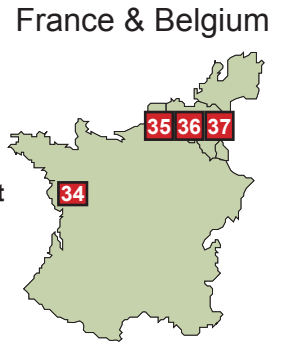

JJI-Joist Distributor

**JJI-Joist Distributor/
Cassette Manufacturer**

**Timber Frame Kit
Supplier**

34 **France Poutres**
Venansault +33 251073116

35-37 **VC Wood-Belgium**
35 Zottegem +32 9 3603711
36 Brussels +32 2 2511254
37 Hasselt +32 11 312001